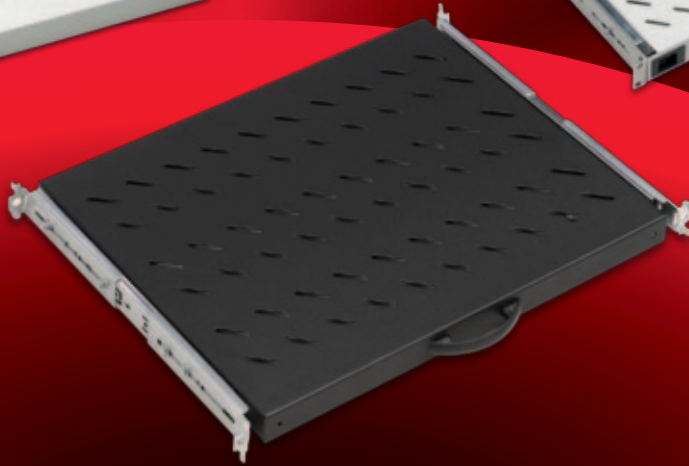

ACCESSORIES

The Vertical Cable Trays are for inserting cable bundles to cabinet and to carry them into the final connection point, W=100mm sized cable trays are vertically used aligning with the cable entry openings on cabinet. The cables should run on the cable trays where the cables tie-up to the matching slot holes on the cable tray. 1-2-3 cable trays can be attached to the cabinet side by side for more volume cabling works related to the cabinet depth. From Steel Material with 2 bends, zinc plated 8-12 micron.