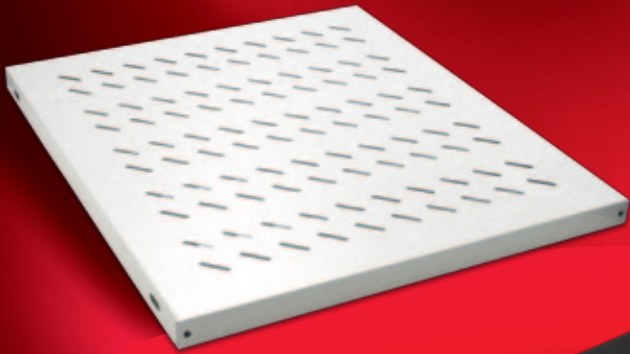

ACCESSORIES

The Vertical Cable Trays are for inserting cable bundles to cabinet and to carry them into the final connection point, W=100mm sized cable trays are vertically used aligning with the cable entry openings on cabinet. The cables should run on the cable trays where the cables tie-up to the matching slot holes on the cable tray. 1-2-3 cable trays can be attached to the cabinet side by side for more volume cabling works related to the cabinet depth. From Steel Material with 2 bends, zinc plated 8-12 micron.