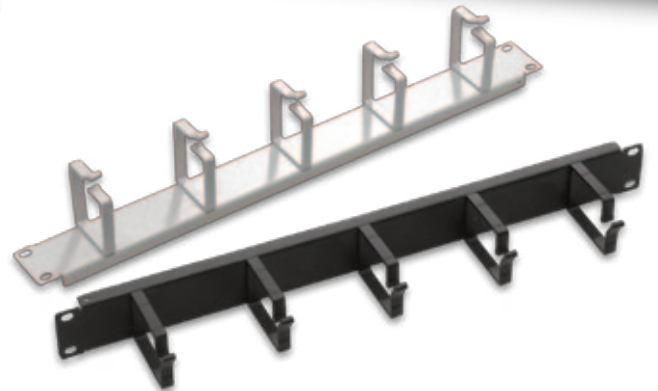

ACCESSORIES

The Vertical Cable Trays are for inserting cable bundles to cabinet and to carry them into the final connection point, W=100mm sized cable trays are vertically used aligning with the cable entry openings on cabinet. The cables should run on the cable trays where the cables tie-up to the matching slot holes on the cable tray. 1-2-3 cable trays can be attached to the cabinet side by side for more volume cabling works related to the cabinet depth. From Steel Material with 2 bends, zinc plated 8-12 micron.