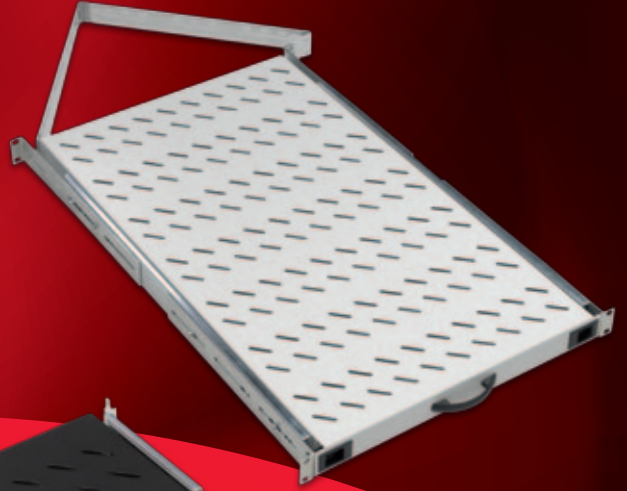

ACCESSORIES

The Vertical Cable Trays are for inserting cable bundles to cabinet and to carry them into the final connection point, W=100mm sized cable trays are vertically used aligning with the cable entry openings on cabinet. The cables should run on the cable trays where the cables tie-up to the matching slot holes on the cable tray. 1-2-3 cable trays can be attached to the cabinet side by side for more volume cabling works related to the cabinet depth. From Steel Material with 2 bends, zinc plated 8-12 micron.